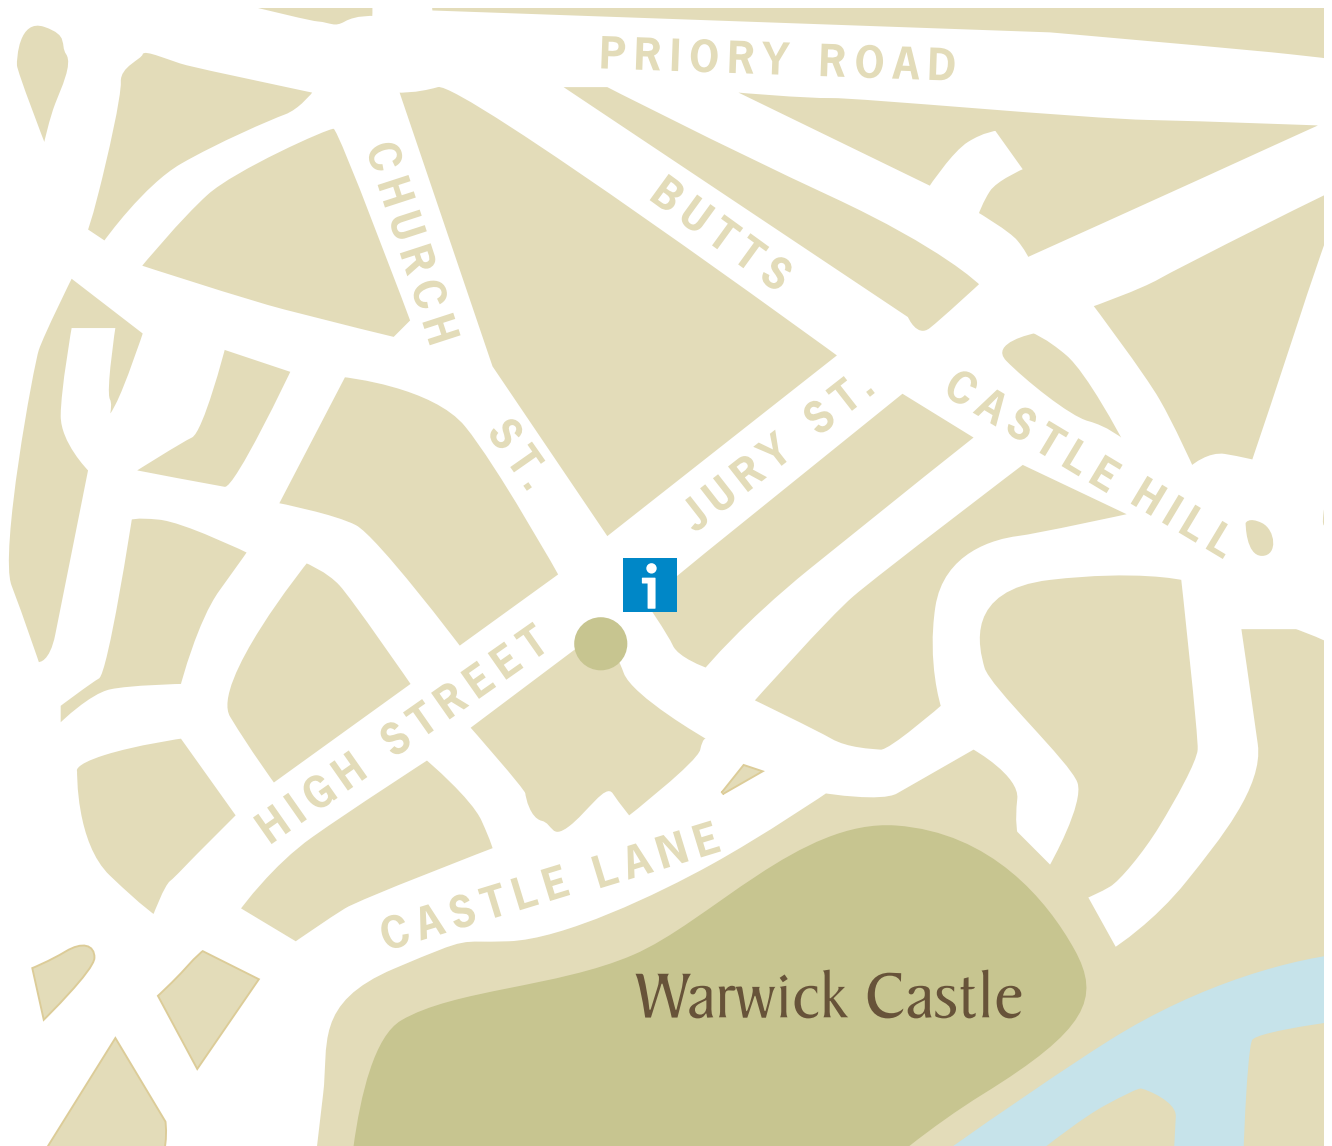

The Aylesford Hotel

Our Location

The Aylesford Hotel nestles in the heart of historic Warwick, next door to the Tourist Information Office at the crossroads of High Street, Jury Street, Church Street and Castle Street.

Warwick is minutes from the M40 and within each reach of the M6, M1, M42, M5 and M69.

Warwick and Warwick Parkway Stations are 5 mins car journey away and have direct connections with Birmingham, Leamington Spa, London and Stratford-upon-Avon.